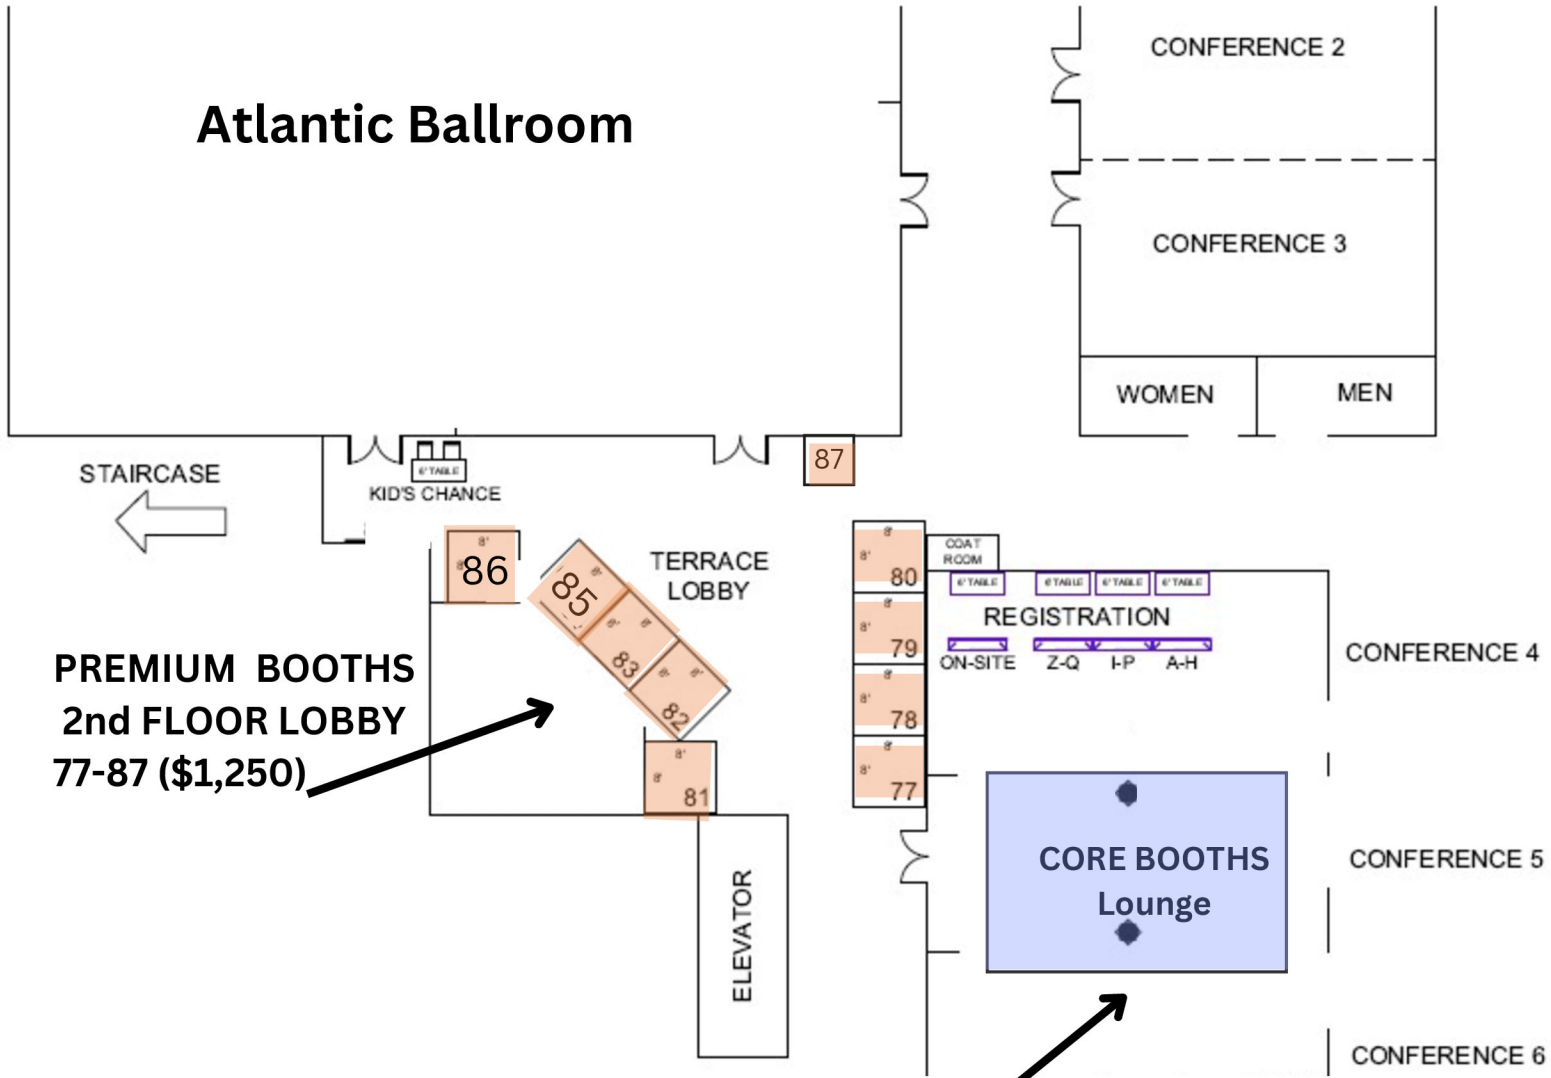

Corner Booths 19, 22, 24, 27, 28,
31, 33, 36, 37, 40, 42, 45 \$1000

Core Booths 20, 21, 25, 26, 29, 30, 34, 35, 38, 39, 43, 44 \$975

Premium Booths 1 - 18 \$1025
(1st two rows)

1st Floor LOBBY PREMIUM
Booths 54 - 66 \$1050

MWCEA 1st floor OC

PREMIUM BOOTHS
2nd FLOOR LOBBY
77-87 (\$1,250)

CORE BOOTHS
2nd FLOOR
LOUNGE AREA
70-76 (\$750)

MWCEA 2nd floor OC